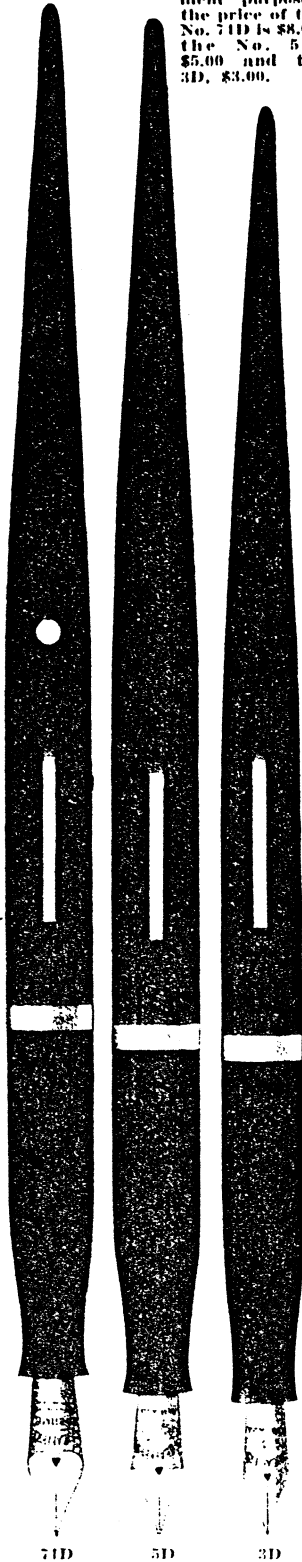

This new line embodies another revolutionary improvement—SHEAFFER'S Dry-proof socket. A little key in the section of the pen engages a clever mechanism within the socket. A half turn to the right locks the pen securely in the socket providing a perfect air-seal and keeping the tip of the pen moist for instant writing. Even when the pen is not locked in the socket, it still seals better than the average desk set since the pen rests against a beveled shoulder within the socket. Thus the pen may be used in the free fitting position throughout the day, locked at night and stored away in a desk drawer with assurance that the pen will not pop out of the socket and be dry the following morning. Or it can be locked in a second at each time of using with virtually no inconvenience.

Only SHEAFFER has the Dry-proof socket. This revolutionary improvement eliminates entirely the major fault with desk sets of the past, drying out of the pen. This improvement makes possible the rehabilitation of the desk set market because it gives you the opportunity of selling quality merchandise at a good profit that will render 100% satisfaction to the customer. SHEAFFER, always the leader, again steps on ahead, with the Dry-proof invention.

71D

5D

3D